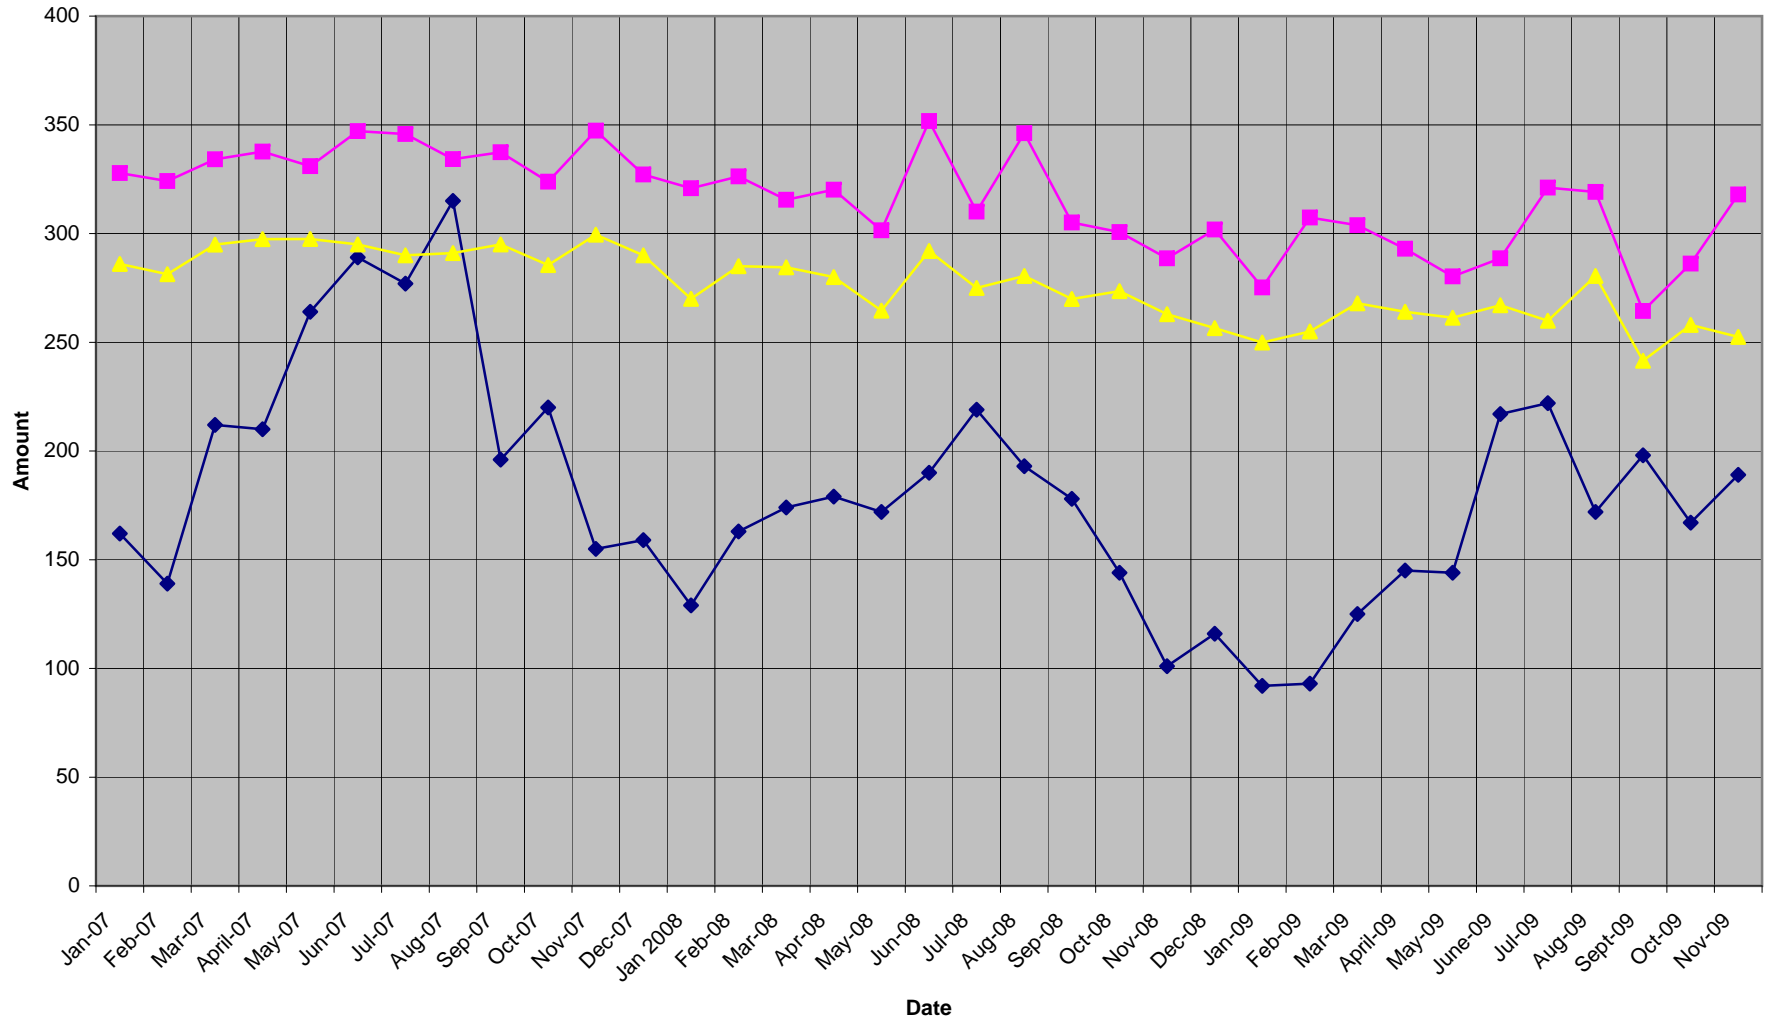

Whatcom County Homes Sold with Average & Median Prices

◆ Residential Units Sold
 ■ Average Sold Price in \$1000's
 ▲ Median Sold Price in \$1000's