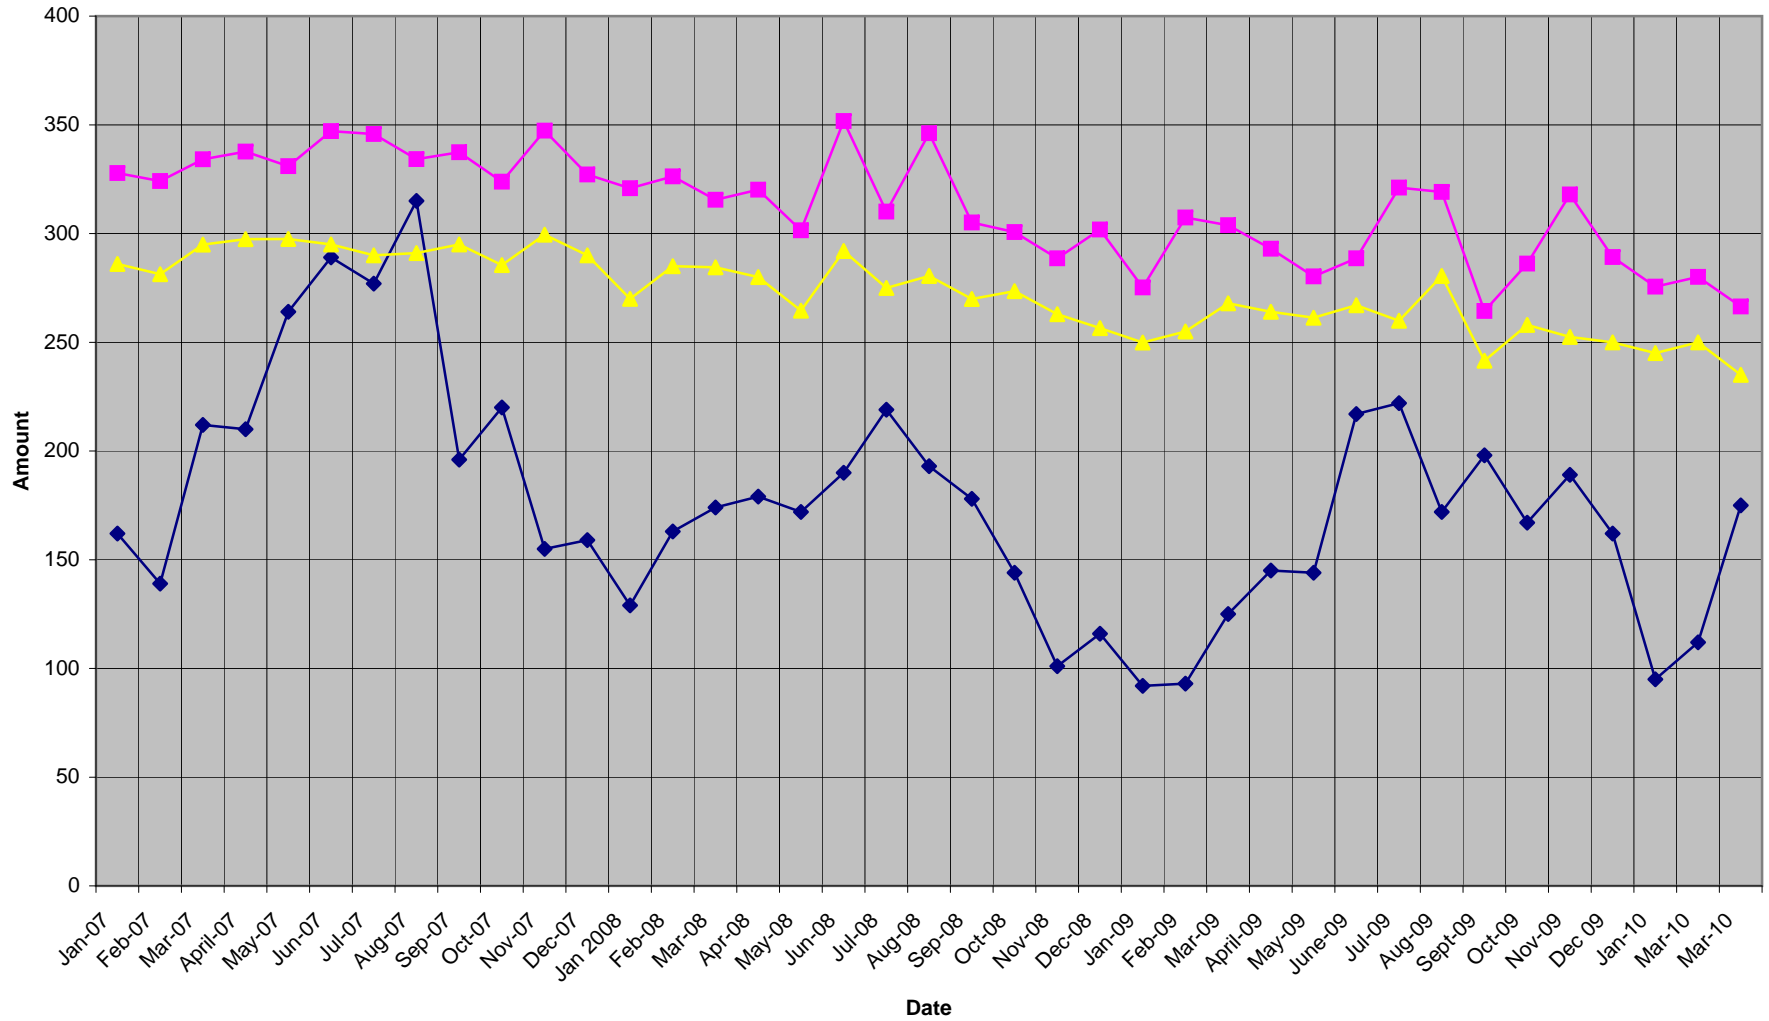

Whatcom County Homes Sold with Average & Median Prices

◆ Residential Units Sold
 ■ Average Sold Price in \$1000's
 ▲ Median Sold Price in \$1000's