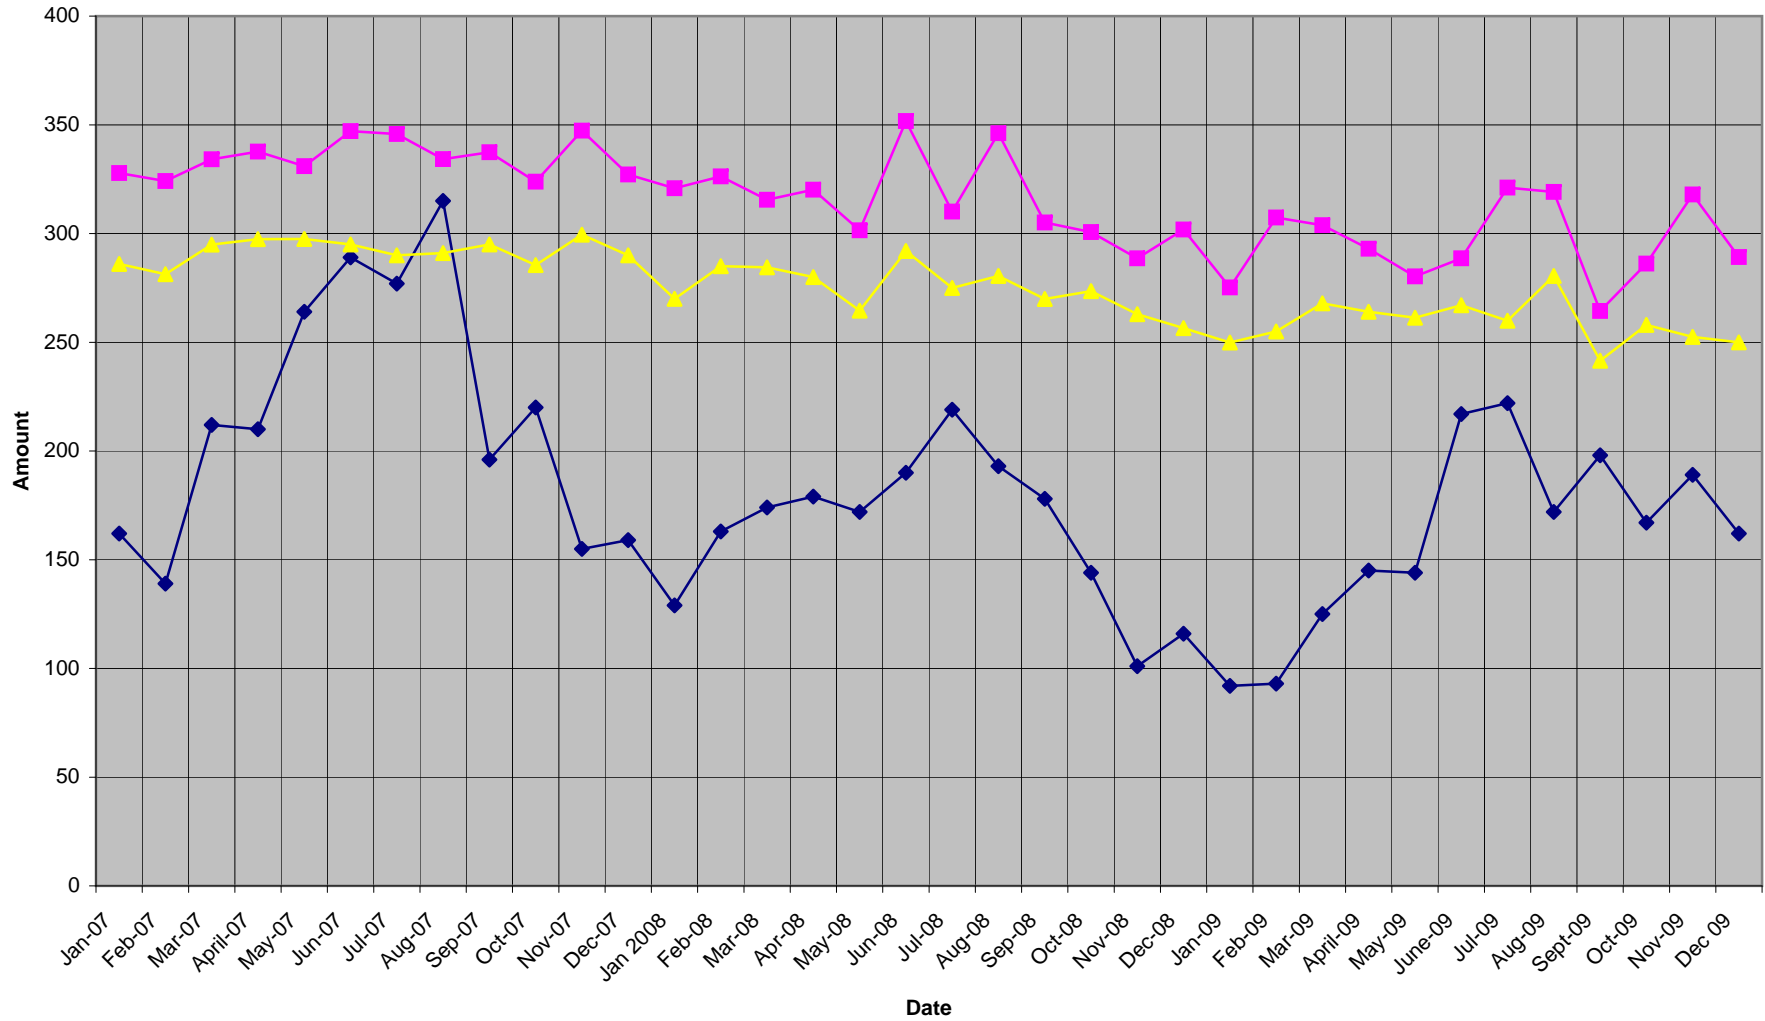

Whatcom County Homes Sold with Average & Median Prices

◆ Residential Units Sold
 ■ Average Sold Price in \$1000's
 ▲ Median Sold Price in \$1000's